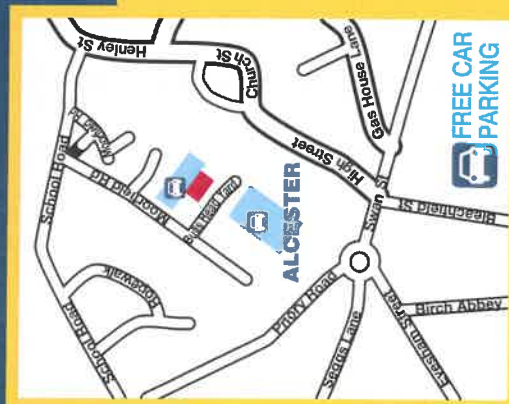

- Dancewear
- Cubs, Brownies, Scouts & Guides uniforms
- Personalised sportswear & corporate clothing
- Educational toys & games
- Workwear
- Express embroidery & printing service

FIND US AT:
3/4 Bulls Head Yard, Alcester,
Warwickshire, B49 5BX
Opening Hours 9-5, Mon-Sat